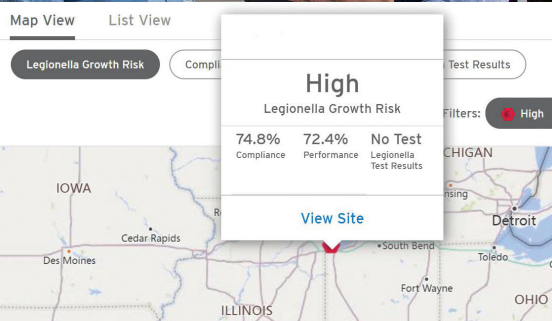

Robust
Data

+

Advanced
Analytics

+

Industry-Leading
Expertise

The Water Safety Intelligence digital platform is designed to aggregate and evaluate critical data to:

PROACTIVELY UNDERSTAND

your level of risk for *Legionella* growth

Real-World Value

In conjunction with a well-executed water management plan, Water Safety Intelligence offers the potential for significant return on investment:

Human Health & Safety

Has been shown to help reduce *Legionella* positives by up to 44%, reduce response time up to 50%

Helps minimize time spent on water safety monitoring & remediation

How Water Safety Intelligence Works

Water Safety Intelligence is an industry-leading solution designed to monitor water risk and validate the execution of your water management plan across your enterprise.

HELP ASSESS REAL-TIME RISK for *Legionella* growth in your cooling water system

MONITOR COMPLIANCE with your water management plan's required testing

EVALUATE SITE PERFORMANCE against tests executed as part of your water safety plan